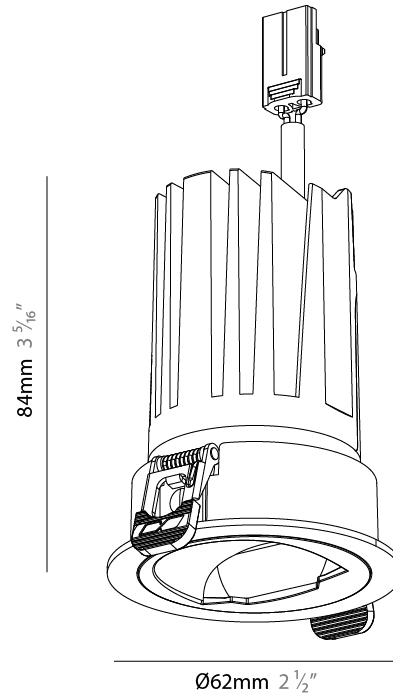

GENERAL

Series: Bioniq Evo Round Wallwash
Partner: Prolicht
Division: Architectural
Installation: Recessed
Product Type: Wallwash
Mounting Location: Ceiling
Light Distribution: Adjustable / Asymmetric

PHYSICAL

Shape: Round
Diameter (mm): 62
Diameter (in): 2 3/8
Height (mm): 90
Depth (mm): 100
Height (in): 3 1/2
Depth (in): 3 15/16
Ceiling Thickness (mm): 2 - 15
Ceiling Thickness (in): 1/16 - 9/16
Weight (kg): 0.2
Fixture Finish: [BLK / WHI](#)
Fixture Material: Extruded Aluminum
Cut-out Measurements: Ø 55mm/2 3/16"

ELECTRICAL

Lamp Type: LED (Zhaga Standard)
Input Wattage (W): 6
Total Output Wattage (W): 5.5
Dimming: Non-dimming / DALI Dimming / MATTER Dimming
Driver Included: No
Driver Location: Remote
Driver Type: Constant Current - Universal
Driver Class: Class 2
Constant Current (MA): 250mA
Upon Request: 0-10V Dimming / Phase Dimming

LED

Color Temperature (°K): [2400 / 2700 / 3000 / 3500 / 4000](#)
Max. Delivered Lumen (lm): Max 470
Nominal Lumen (lm): Max 828
CRI: >90 CRI
Efficiency (%): 85.5
Lamp Life (hrs): 50000

OPTICAL

Adjustability: Rotational 350° / Tilt 30°

RATINGS AND CERTIFICATIONS

Certified By: Certified for North American Standards
IP rating: IP65
Glare Rating: ≤ 10