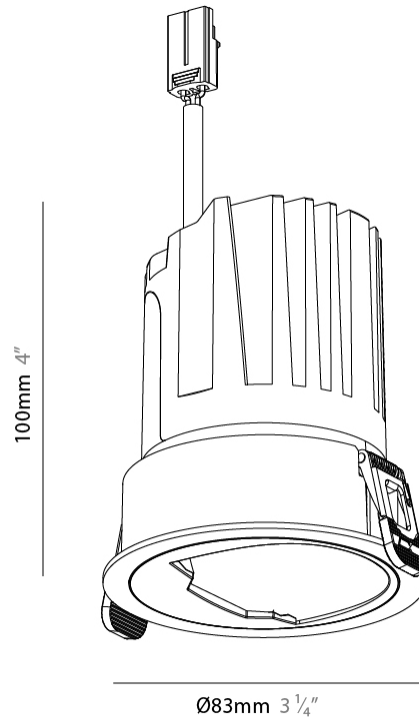

GENERAL

Series: Bioniq Evo Round Wallwash
Partner: Prolicht
Division: Architectural
Installation: Recessed
Product Type: Wallwash
Mounting Location: Ceiling
Light Distribution: Adjustable / Asymmetric

PHYSICAL

Shape: Round
Diameter (mm): 83
Diameter (in): 3 1/4
Height (mm): 100
Depth (mm): 105
Height (in): 4
Depth (in): 4 1/8
Ceiling Thickness (mm): 2 - 15
Ceiling Thickness (in): 1/16 - 9/16
Weight (kg): 0.2
Fixture Finish: SSR / BKV / CWI / CRY / HAB / UFT / ITA / RUA / FTG / MYG / LOD / PUS / FRO / FUP / KIA / POP / BLS / SPG / MEY / GOH / CHC / COM / ABZ / JAG / OBR / MOS / ROR
Fixture Material: Extruded Aluminum
Cut-out Measurements: Ø 75mm/2 15/16"

ELECTRICAL

Lamp Type: LED (Zhaga Standard)
Input Wattage (W): 12.3
Total Output Wattage (W): 10.9
Dimming: Non-dimming / DALI Dimming / MATTER Dimming
Driver Included: No
Driver Location: Remote
Driver Type: Constant Current - Universal
Driver Class: Class 2
Constant Current (mA): 350mA
Upon Request: 0-10V Dimming / Phase Dimming

LED

Color Temperature (°K): 2700-6500 Tunable White
Max. Delivered Lumen (lm): Max 869
Nominal Lumen (lm): Max 1495
CRI: >90 CRI
Efficiency (%): 70.6
Lamp Life (hrs): 50000

OPTICAL

Adjustability: Rotational 350° / Tilt 30°

RATINGS AND CERTIFICATIONS

Certified By: Certified for North American Standards
IP rating: IP65
Glare Rating: ≤ 10