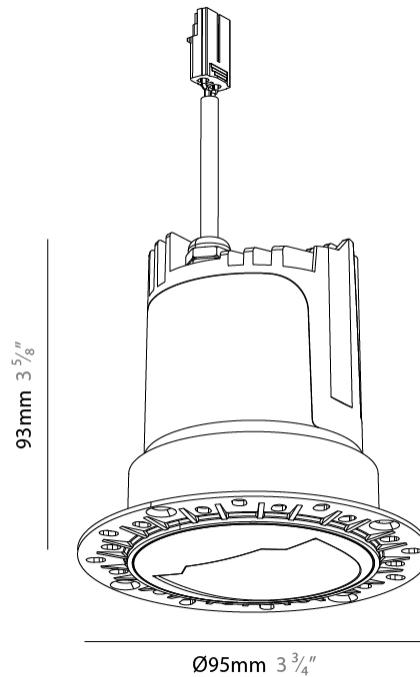

GENERAL

Series: Bioniq Evo Round Wallwash
Partner: Prolicht
Division: Architectural
Installation: Trimless
Product Type: Wallwash
Mounting Location: Ceiling
Light Distribution: Adjustable / Asymmetric

PHYSICAL

Shape: Round
Diameter (mm): 95
Diameter (in): 3 3/4
Height (mm): 93
Depth (mm): 105
Height (in): 3 5/8
Depth (in): 4 1/8
Ceiling Thickness (mm): 10 - 50
Ceiling Thickness (in): 3/8 - 1 15/16
Weight (kg): 0.2
Fixture Finish: SSR / BKV / CWI / CRY / HAB / UFT / ITA / RUA / FTG / MYG / LOD / PUS / FRO / FUP / KIA / POP / BLS / SPG / MEY / GOH / CHC / COM / ABZ / JAG / OBR / MOS / ROR
Fixture Material: Extruded Aluminum
Cut-out Measurements: Ø 75mm/2 15/16"

ELECTRICAL

Lamp Type: LED (Zhaga Standard)
Input Wattage (W): 10.9
Total Output Wattage (W): 10
Dimming: Non-dimming / DALI Dimming / MATTER Dimming
Driver Included: No
Driver Location: Remote
Driver Type: Constant Current - Universal
Driver Class: Class 2
Constant Current (MA): 350mA
Upon Request: 0-10V Dimming / Phase Dimming

LED

Color Temperature (°K): 2400 / 2700 / 3000 / 3500 / 4000
Max. Delivered Lumen (lm): Max 1029
Nominal Lumen (lm): Max 1771
CRI: >90 CRI
Efficiency (%): 85.5
Lamp Life (hrs): 50000

OPTICAL

Adjustability: Rotational 350° / Tilt 30°

RATINGS AND CERTIFICATIONS

Certified By: Certified for North American Standards
IP rating: IP65
Glare Rating: ≤ 10