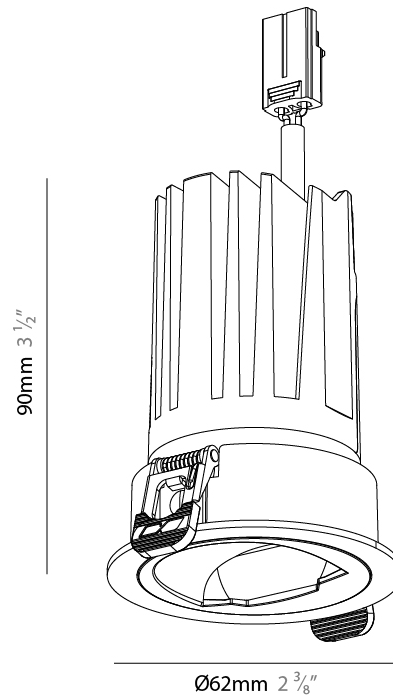

GENERAL

Series: Bioniq Evo Round Wallwash
Partner: Prolicht
Division: Architectural
Installation: Recessed
Product Type: Wallwash
Mounting Location: Ceiling
Light Distribution: Adjustable / Asymmetric

PHYSICAL

Shape: Round
Diameter (mm): 62
Diameter (in): 2 3/8
Height (mm): 90
Depth (mm): 100
Height (in): 3 1/2
Depth (in): 3 15/16
Ceiling Thickness (mm): 2 - 15
Ceiling Thickness (in): 1/16 - 9/16
Weight (kg): 0.2
Fixture Finish: [BLK / WHI](#)
Fixture Material: Extruded Aluminum
Cut-out Measurements: Ø 55mm/2 3/16"

ELECTRICAL

Lamp Type: LED (Zhaga Standard)
Input Wattage (W): 6
Total Output Wattage (W): 5.5
Dimming: Non-dimming / DALI Dimming / MATTER Dimming
Driver Included: No
Driver Location: Remote
Driver Type: Constant Current - Universal
Driver Class: Class 2
Constant Current (MA): 250mA
Upon Request: 0-10V Dimming / Phase Dimming

LED

Color Temperature (°K): [2400 / 2700 / 3000 / 3500 / 4000](#)
Max. Delivered Lumen (lm): Max 470
Nominal Lumen (lm): Max 828
CRI: >90 CRI
Efficiency (%): 85.5
Lamp Life (hrs): 50000

OPTICAL

Adjustability: Rotational 350° / Tilt 30°

RATINGS AND CERTIFICATIONS

Certified By: Certified for North American Standards
IP rating: IP65
Glare Rating: ≤ 10