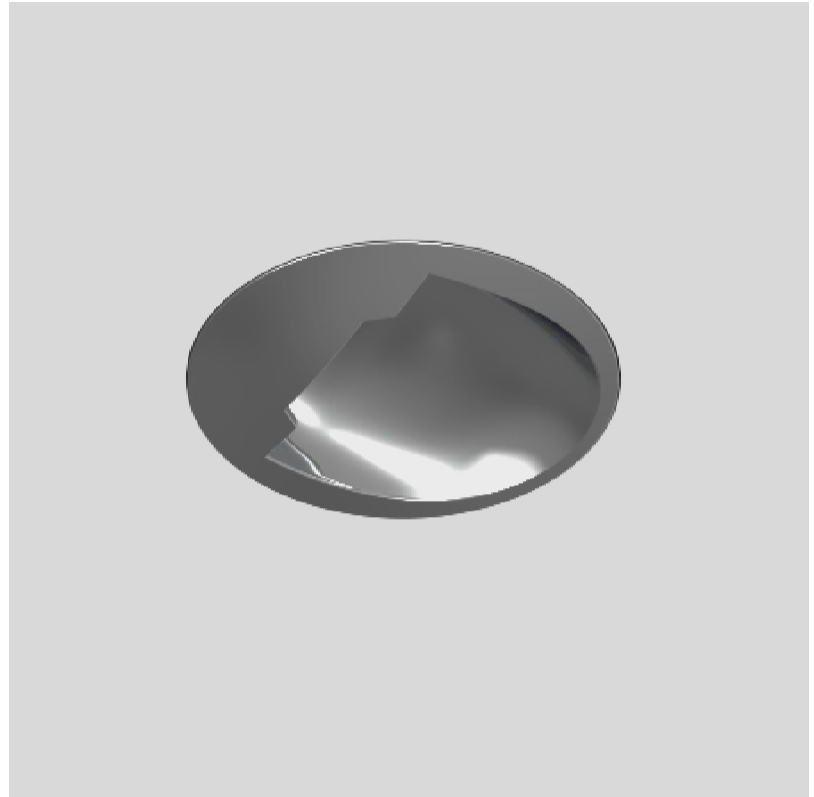

GENERAL

Series: Bioniq Evo Round Wallwash
Partner: Prolicht
Division: Architectural
Installation: Trimless
Product Type: Wallwash
Mounting Location: Ceiling
Light Distribution: Adjustable / Asymmetric

PHYSICAL

Shape: Round
Diameter (mm): 48
Diameter (in): 1 7/8
Height (mm): 90
Depth (mm): 100
Height (in): 3 9/16
Depth (in): 3 15/16
Ceiling Thickness (mm): 10 - 50
Ceiling Thickness (in): 3/8 - 1 15/16
Weight (kg): 0.2
[Fixture Finish: SSR / BKV / CWI / CRY / HAB / UFT / ITA / RUA / FTG / MYG / LOD / PUS / FRO / FUP / KIA / POP / BLS / SPG / MEY / GOH / CHC / COM / ABZ / JAG / OBR / MOS / ROR](#)
Fixture Material: Extruded Aluminum
Cut-out Measurements: Ø 55mm/2 3/16"

ELECTRICAL

Lamp Type: LED (Zhaga Standard)
Input Wattage (W): 6
Total Output Wattage (W): 5.5
Dimming: Non-dimming / DALI Dimming / MATTER Dimming
Driver Included: No
Driver Location: Remote
Driver Type: Constant Current - Universal
Driver Class: Class 2
Constant Current (MA): 250mA
Upon Request: 0-10V Dimming / Phase Dimming

LED

[Color Temperature (°K): 2400 / 2700 / 3000 / 3500 / 4000](#)
Max. Delivered Lumen (lm): Max 470
Nominal Lumen (lm): Max 828
CRI: >90 CRI
Efficiency (%): 85.5
Lamp Life (hrs): 50000

OPTICAL

Adjustability: Rotational 350° / Tilt 30°

RATINGS AND CERTIFICATIONS

Certified By: Certified for North American Standards
IP rating: IP65
Glare Rating: ≤ 10