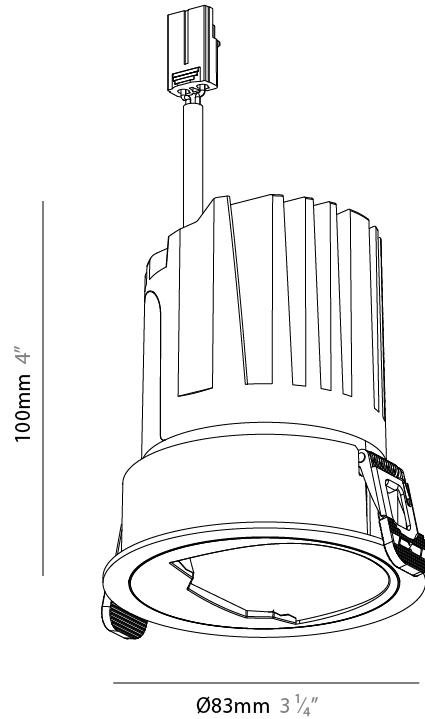

GENERAL

Series: Bioniq Evo Round Wallwash
Partner: Prolicht
Division: Architectural
Installation: Recessed
Product Type: Wallwash
Mounting Location: Ceiling
Light Distribution: Adjustable / Asymmetric

PHYSICAL

Shape: Round
Diameter (mm): 83
Diameter (in): 3 1/4
Height (mm): 100
Depth (mm): 105
Height (in): 4
Depth (in): 4 1/8
Ceiling Thickness (mm): 2 - 15
Ceiling Thickness (in): 1/16 - 9/16
Weight (kg): 0.2
Fixture Finish: [BLK / WHI](#)
Fixture Material: Extruded Aluminum
Cut-out Measurements: Ø 75mm/2 15/16"

ELECTRICAL

Lamp Type: LED (Zhaga Standard)
Input Wattage (W): 10.9
Total Output Wattage (W): 10
Dimming: Non-dimming / DALI Dimming / MATTER Dimming
Driver Included: No
Driver Location: Remote
Driver Type: Constant Current - Universal
Driver Class: Class 2
Constant Current (MA): 350mA
Upon Request: 0-10V Dimming / Phase Dimming

LED

Color Temperature (°K): [2400 / 2700 / 3000 / 3500 / 4000](#)
Max. Delivered Lumen (lm): Max 1029
Nominal Lumen (lm): Max 1771
CRI: >90 CRI
Efficiency (%): 94.2
Lamp Life (hrs): 50000

OPTICAL

Adjustability: Rotational 350° / Tilt 30°

RATINGS AND CERTIFICATIONS

Certified By: Certified for North American Standards
IP rating: IP65
Glare Rating: ≤ 10