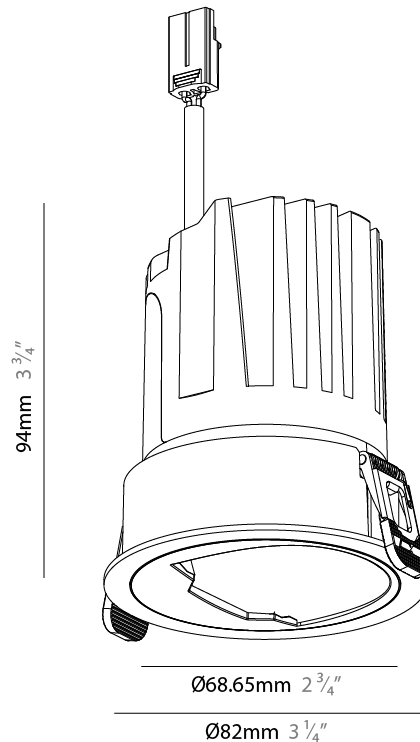

GENERAL

Series: Bioniq Evo Round Wallwash
Partner: Prolicht
Division: Architectural
Installation: Recessed
Product Type: Wallwash
Mounting Location: Ceiling
Light Distribution: Adjustable / Asymmetric

PHYSICAL

Shape: Round
Diameter (mm): 83
Diameter (in): 3 1/4
Height (mm): 100
Depth (mm): 105
Height (in): 4
Depth (in): 4 1/8
Ceiling Thickness (mm): 2 - 15
Ceiling Thickness (in): 1/16 - 9/16
Weight (kg): 0.2
Fixture Finish: [BLK / WHI](#)
Fixture Material: Extruded Aluminum
Cut-out Measurements: Ø 75mm/2 15/16"

ELECTRICAL

Lamp Type: LED (Zhaga Standard)
Input Wattage (W): 10.9
Total Output Wattage (W): 10
Dimming: Non-dimming / DALI Dimming / MATTER Dimming
Driver Included: No
Driver Location: Remote
Driver Type: Constant Current - Universal
Driver Class: Class 2
Constant Current (MA): 350mA
Upon Request: 0-10V Dimming / Phase Dimming

LED

Color Temperature (°K): [2400 / 2700 / 3000 / 3500 / 4000](#)
Max. Delivered Lumen (lm): Max 1029
Nominal Lumen (lm): Max 1771
CRI: >90 CRI
Efficiency (%): 94.2
Lamp Life (hrs): 50000

OPTICAL

Adjustability: Rotational 350° / Tilt 30°

RATINGS AND CERTIFICATIONS

Certified By: Certified for North American Standards
IP rating: IP65
Glare Rating: ≤ 10