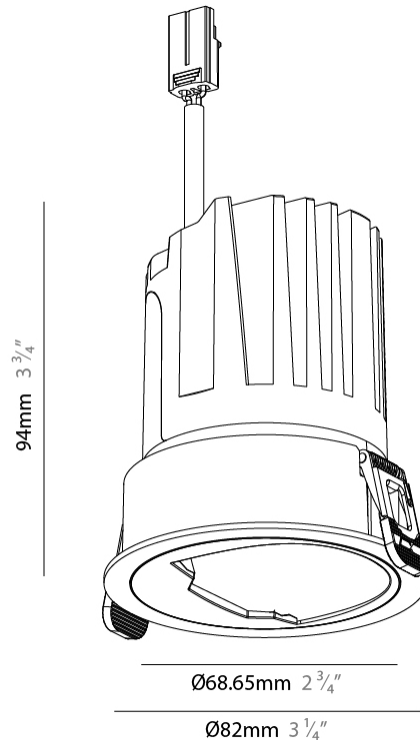

GENERAL

Series: Bioniq Evo Round Wallwash
Partner: Prolicht
Division: Architectural
Installation: Recessed
Product Type: Wallwash
Mounting Location: Ceiling
Light Distribution: Adjustable / Asymmetric

PHYSICAL

Shape: Round
Diameter (mm): 83
Diameter (in): 3 ¼
Height (mm): 100
Depth (mm): 105
Height (in): 4
Depth (in): 4 ⅛
Ceiling Thickness (mm): 2 - 15
Ceiling Thickness (in): 1/16 - 9/16
Weight (kg): 0.2
Fixture Finish: SSR / BKV / CWI / CRY / HAB / UFT / ITA / RUA / FTG / MYG / LOD / PUS / FRO / FUP / KIA / POP / BLS / SPG / MEY / GOH / CHC / COM / ABZ / JAG / OBR / MOS / ROR
Fixture Material: Extruded Aluminum
Cut-out Measurements: Ø 75mm/2 15/16"

ELECTRICAL

Lamp Type: LED (Zhaga Standard)
Input Wattage (W): 12.3
Total Output Wattage (W): 10.9
Dimming: Non-dimming / DALI Dimming / MATTER Dimming
Driver Included: No
Driver Location: Remote
Driver Type: Constant Current - Universal
Driver Class: Class 2
Constant Current (mA): 350mA
Upon Request: 0-10V Dimming / Phase Dimming

LED

Color Temperature (°K): 2700-6500 Tunable White
Max. Delivered Lumen (lm): Max 869
Nominal Lumen (lm): Max 1495
CRI: >90 CRI
Efficiency (%): 70.6
Lamp Life (hrs): 50000

OPTICAL

Adjustability: Rotational 350° / Tilt 30°

RATINGS AND CERTIFICATIONS

Certified By: Certified for North American Standards
IP rating: IP65
Glare Rating: ≤ 10