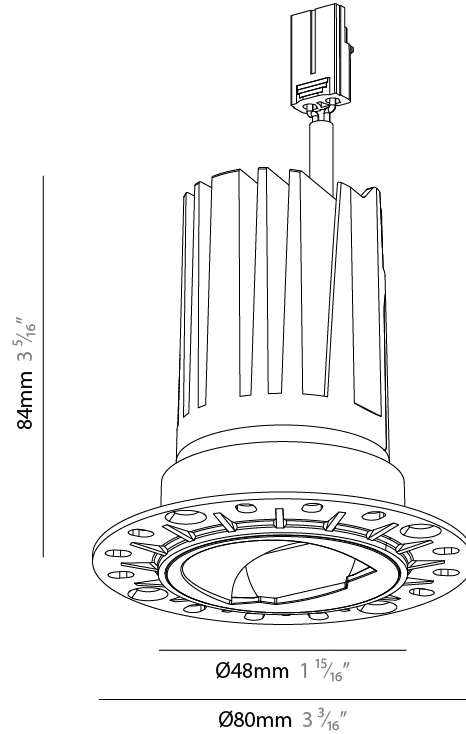

GENERAL

Series: Bioniq Evo Round Wallwash
Partner: Prolicht
Division: Architectural
Installation: Trimless
Product Type: Wallwash
Mounting Location: Ceiling
Light Distribution: Adjustable / Asymmetric

PHYSICAL

Shape: Round
Diameter (mm): 48
Diameter (in): 1 7/8
Height (mm): 90
Depth (mm): 100
Height (in): 3 9/16
Depth (in): 3 15/16
Ceiling Thickness (mm): 10 - 50
Ceiling Thickness (in): 3/8 - 1 15/16
Weight (kg): 0.2
Fixture Finish: SSR / BKV / CWI / CRY / HAB / UFT / ITA / RUA / FTG / MYG / LOD / PUS / FRO / FUP / KIA / POP / BLS / SPG / MEY / GOH / CHC / COM / ABZ / JAG / OBR / MOS / ROR
Fixture Material: Extruded Aluminum
Cut-out Measurements: Ø 55mm/2 3/16"

ELECTRICAL

Lamp Type: LED (Zhaga Standard)
Input Wattage (W): 6
Total Output Wattage (W): 5.5
Dimming: Non-dimming / DALI Dimming / MATTER Dimming
Driver Included: No
Driver Location: Remote
Driver Type: Constant Current - Universal
Driver Class: Class 2
Constant Current (MA): 250mA
Upon Request: 0-10V Dimming / Phase Dimming

LED

Color Temperature (°K): 2400 / 2700 / 3000 / 3500 / 4000
Max. Delivered Lumen (lm): Max 470
Nominal Lumen (lm): Max 828
CRI: >90 CRI
Efficiency (%): 85.5
Lamp Life (hrs): 50000

OPTICAL

Adjustability: Rotational 350° / Tilt 30°

RATINGS AND CERTIFICATIONS

Certified By: Certified for North American Standards
IP rating: IP65
Glare Rating: ≤ 10