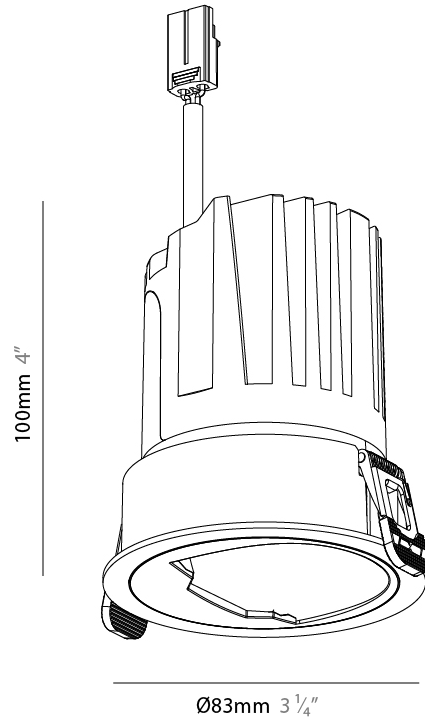

GENERAL

Series: Bioniq Evo Round Wallwash
Partner: Prolicht
Division: Architectural
Installation: Recessed
Product Type: Wallwash
Mounting Location: Ceiling
Light Distribution: Adjustable / Asymmetric

PHYSICAL

Shape: Round
Diameter (mm): 83
Diameter (in): 3 1/4
Height (mm): 100
Depth (mm): 105
Height (in): 4
Depth (in): 4 1/8
Ceiling Thickness (mm): 2 - 15
Ceiling Thickness (in): 1/16 - 9/16
Weight (kg): 0.2
Fixture Finish: [BLK / WHI](#)
Fixture Material: Extruded Aluminum
Cut-out Measurements: Ø 75mm/2 15/16"

ELECTRICAL

Lamp Type: LED (Zhaga Standard)
Input Wattage (W): 12.3
Total Output Wattage (W): 10.9
Dimming: Non-dimming / DALI Dimming / MATTER Dimming
Driver Included: No
Driver Location: Remote
Driver Type: Constant Current - Universal
Driver Class: Class 2
Constant Current (MA): 350mA
Upon Request: 0-10V Dimming / Phase Dimming

LED

Color Temperature (°K): [2700-6500 Tunable White](#)
Max. Delivered Lumen (lm): Max 869
Nominal Lumen (lm): Max 1495
CRI: >90 CRI
Efficiency (%): 70.6
Lamp Life (hrs): 50000

OPTICAL

Adjustability: Rotational 350° / Tilt 30°

RATINGS AND CERTIFICATIONS

Certified By: Certified for North American Standards
IP rating: IP65
Glare Rating: ≤ 10