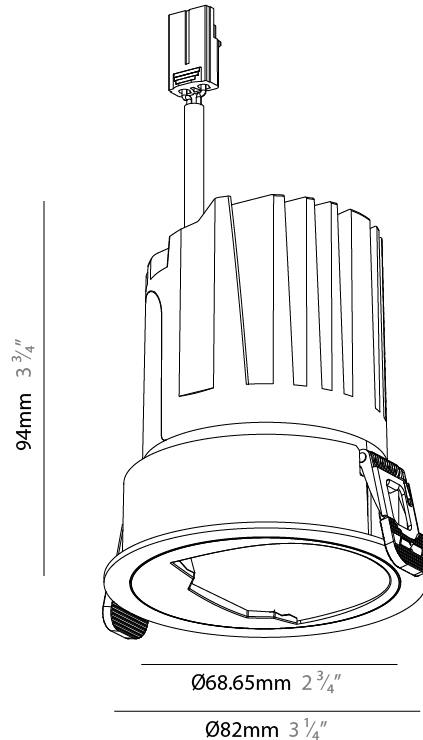

1. To build a product code in our configurator select the specify button on the base model # product page
2. To build a manual product code on this datasheet choose from the options listed below in blue font and add the suffix to the base model #

GENERAL

Series: Bioniq Evo Round Wallwash
Partner: Prolicht
Division: Architectural
Installation: Recessed
Product Type: Wallwash
Mounting Location: Ceiling
Light Distribution: Adjustable / Asymmetric

PHYSICAL

Shape: Round
Diameter (mm): 83
Diameter (in): 3 ¼
Height (mm): 100
Depth (mm): 105
Height (in): 4
Depth (in): 4 ½
Ceiling Thickness (mm): 2 - 15
Ceiling Thickness (in): 1/16 - 9/16
Weight (kg): 0.2
Fixture Finish: [BLK / WHI](#)
Fixture Material: Extruded Aluminum
Cut-out Measurements: Ø 75mm/2 15/16"

ELECTRICAL

Lamp Type: LED (Zhaga Standard)
Input Wattage (W): 12.3
Total Output Wattage (W): 10.9
Dimming: Non-dimming / DALI Dimming / MATTER Dimming
Driver Included: No
Driver Location: Remote
Driver Type: Constant Current - Universal
Driver Class: Class 2
Constant Current (MA): 350mA
Upon Request: 0-10V Dimming / Phase Dimming

LED

Color Temperature (°K): [2700-6500 Tunable White](#)
Max. Delivered Lumen (lm): Max 869
Nominal Lumen (lm): Max 1495
CRI: >90 CRI
Efficiency (%): 70.6
Lamp Life (hrs): 50000

OPTICAL

Adjustability: Rotational 350° / Tilt 30°

RATINGS AND CERTIFICATIONS

Certified By: Certified for North American Standards
IP rating: IP65
Glare Rating: ≤ 10