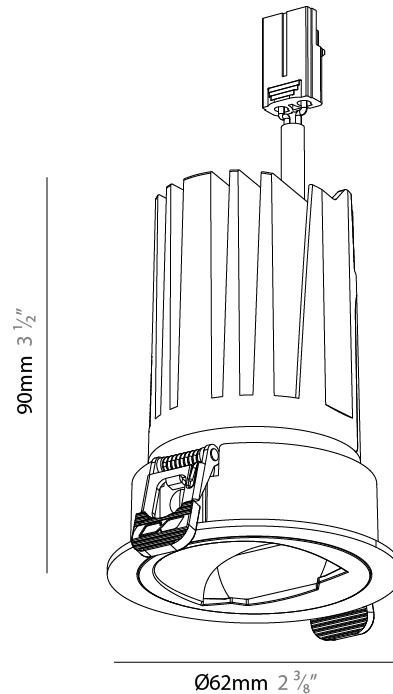

GENERAL

Series: Bioniq Evo Round Wallwash
Partner: Prolicht
Division: Architectural
Installation: Recessed
Product Type: Wallwash
Mounting Location: Ceiling
Light Distribution: Adjustable / Asymmetric

PHYSICAL

Shape: Round
Diameter (mm): 62
Diameter (in): 2 3/8
Height (mm): 90
Depth (mm): 100
Height (in): 3 1/2
Depth (in): 3 15/16
Ceiling Thickness (mm): 2 - 15
Ceiling Thickness (in): 1/16 - 9/16
Weight (kg): 0.2
Fixture Finish: SSR / BKV / CWI / CRY / HAB / UFT / ITA / RUA / FTG / MYG / LOD / PUS / FRO / FUP / KIA / POP / BLS / SPG / MEY / GOH / CHC / COM / ABZ / JAG / OBR / MOS / ROR
Fixture Material: Extruded Aluminum
Cut-out Measurements: Ø 55mm/2 3/16"

ELECTRICAL

Lamp Type: LED (Zhaga Standard)
Input Wattage (W): 5.5
Dimming: Non-dimming / DALI Dimming / MATTER Dimming
Driver Included: No
Driver Location: Remote
Driver Type: Constant Current - Universal
Driver Class: Class 2
Constant Current (MA): 250mA
Upon Request: 0-10V Dimming / Phase Dimming

LED

Color Temperature (°K): 2400 / 2700 / 3000 / 3500 / 4000
Max. Delivered Lumen (lm): Max 470
Nominal Lumen (lm): Max 828
CRI: >90 CRI
Efficiency (%): 85.5
Lamp Life (hrs): 50000

OPTICAL

Adjustability: Rotational 350° / Tilt 30°

RATINGS AND CERTIFICATIONS

Certified By: Certified for North American Standards
IP rating: IP65
Glare Rating: ≤ 10