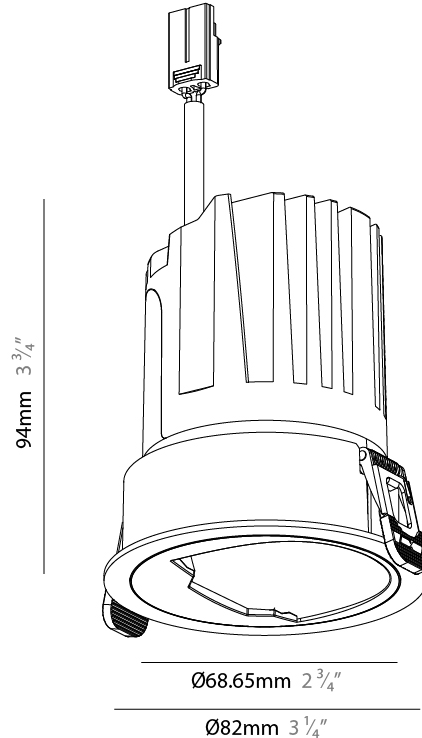

GENERAL

Series: Bioniq Evo Round Wallwash
Partner: Prolicht
Division: Architectural
Installation: Recessed
Product Type: Wallwash
Mounting Location: Ceiling
Light Distribution: Adjustable / Asymmetric

PHYSICAL

Shape: Round
Diameter (mm): 83
Diameter (in): 3 1/4
Height (mm): 100
Depth (mm): 105
Height (in): 4
Depth (in): 4 1/8
Ceiling Thickness (mm): 2 - 15
Ceiling Thickness (in): 1/16 - 9/16
Weight (kg): 0.2
Fixture Finish: SSR / BKV / CWI / CRY / HAB / UFT / ITA / RUA / FTG / MYG / LOD / PUS / FRO / FUP / KIA / POP / BLS / SPG / MEY / GOH / CHC / COM / ABZ / JAG / OBR / MOS / ROR
Fixture Material: Extruded Aluminum
Cut-out Measurements: Ø 75mm/2 15/16"

ELECTRICAL

Lamp Type: LED (Zhaga Standard)
Input Wattage (W): 10.9
Total Output Wattage (W): 10
Dimming: Non-dimming / DALI Dimming / MATTER Dimming
Driver Included: No
Driver Location: Remote
Driver Type: Constant Current - Universal
Constant Current (MA): 350mA
Upon Request: 0-10V Dimming / Phase Dimming

LED

Color Temperature (°K): 2400 / 2700 / 3000 / 3500 / 4000
Max. Delivered Lumen (lm): Max 1029
Nominal Lumen (lm): Max 1771
CRI: >90 CRI
Efficiency (%): 94.2
Lamp Life (hrs): 50000

OPTICAL

Adjustability: Rotational 350° / Tilt 30°

RATINGS AND CERTIFICATIONS

Certified By: Certified for North American Standards
IP rating: IP65
Glare Rating: ≤ 10