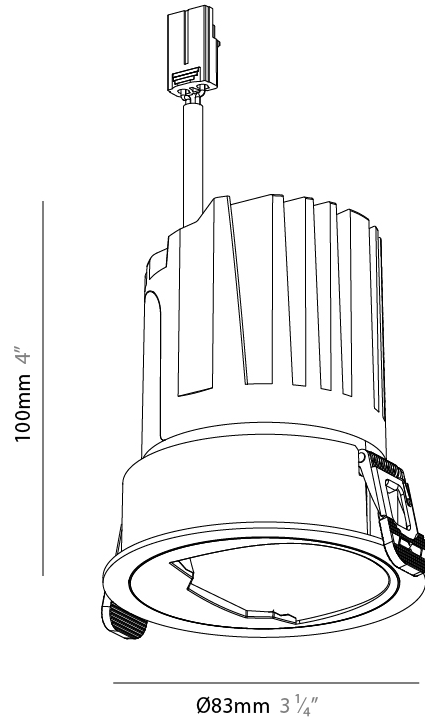

GENERAL

Series: Bioniq Evo Round Wallwash
Partner: Prolicht
Division: Architectural
Installation: Recessed
Product Type: Wallwash
Mounting Location: Ceiling
Light Distribution: Adjustable / Asymmetric

PHYSICAL

Shape: Round
Diameter (mm): 83
Diameter (in): 3 1/4
Height (mm): 100
Depth (mm): 105
Height (in): 4
Depth (in): 4 1/8
Ceiling Thickness (mm): 2 - 15
Ceiling Thickness (in): 1/16 - 9/16
Weight (kg): 0.2
Fixture Finish: SSR / BKV / CWI / CRY / HAB / UFT / ITA / RUA / FTG / MYG / LOD / PUS / FRO / FUP / KIA / POP / BLS / SPG / MEY / GOH / CHC / COM / ABZ / JAG / OBR / MOS / ROR
Fixture Material: Extruded Aluminum
Cut-out Measurements: Ø 75mm/2 15/16"

ELECTRICAL

Lamp Type: LED (Zhaga Standard)
Input Wattage (W): 10.9
Total Output Wattage (W): 10
Dimming: Non-dimming / DALI Dimming / MATTER Dimming
Driver Included: No
Driver Location: Remote
Driver Type: Constant Current - Universal
Constant Current (MA): 350mA
Upon Request: 0-10V Dimming / Phase Dimming

LED

Color Temperature (°K): 2400 / 2700 / 3000 / 3500 / 4000
Max. Delivered Lumen (lm): Max 1029
Nominal Lumen (lm): Max 1771
CRI: >90 CRI
Efficiency (%): 94.2
Lamp Life (hrs): 50000

OPTICAL

Adjustability: Rotational 350° / Tilt 30°

RATINGS AND CERTIFICATIONS

Certified By: Certified for North American Standards
IP rating: IP65
Glare Rating: ≤ 10