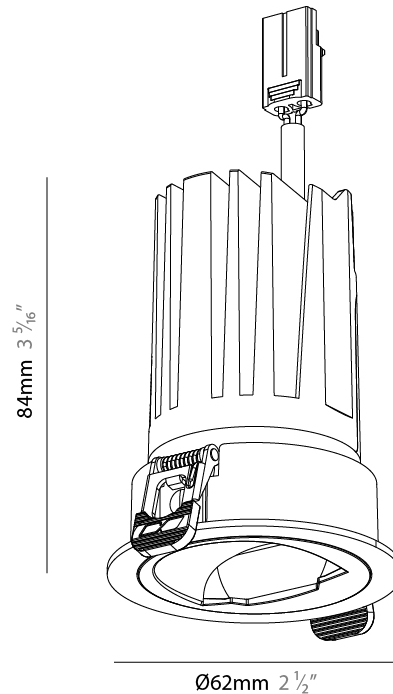

GENERAL

Series: Bioniq Evo Round Wallwash
Partner: Prolicht
Division: Architectural
Installation: Recessed
Product Type: Wallwash
Mounting Location: Ceiling
Light Distribution: Adjustable / Asymmetric

PHYSICAL

Shape: Round
Diameter (mm): 62
Diameter (in): 2 3/8
Height (mm): 90
Depth (mm): 100
Height (in): 3 1/2
Depth (in): 3 15/16
Ceiling Thickness (mm): 2 - 15
Ceiling Thickness (in): 1/16 - 9/16
Weight (kg): 0.2
Fixture Finish: SSR / BKV / CWI / CRY / HAB / UFT / ITA / RUA / FTG / MYG / LOD / PUS / FRO / FUP / KIA / POP / BLS / SPG / MEY / GOH / CHC / COM / ABZ / JAG / OBR / MOS / ROR
Fixture Material: Extruded Aluminum
Cut-out Measurements: Ø 55mm/2 3/16"

ELECTRICAL

Lamp Type: LED (Zhaga Standard)
Input Wattage (W): 5.5
Dimming: Non-dimming / DALI Dimming / MATTER Dimming
Driver Included: No
Driver Location: Remote
Driver Type: Constant Current - Universal
Driver Class: Class 2
Constant Current (MA): 250mA
Upon Request: 0-10V Dimming / Phase Dimming

LED

Color Temperature (°K): 2400 / 2700 / 3000 / 3500 / 4000
Max. Delivered Lumen (lm): Max 470
Nominal Lumen (lm): Max 828
CRI: >90 CRI
Efficiency (%): 85.5
Lamp Life (hrs): 50000

OPTICAL

Adjustability: Rotational 350° / Tilt 30°

RATINGS AND CERTIFICATIONS

Certified By: Certified for North American Standards
IP rating: IP65
Glare Rating: ≤ 10