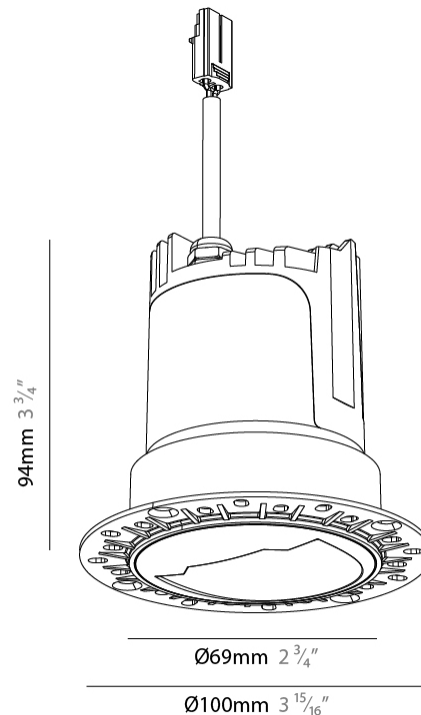

GENERAL

Series: Bioniq Evo Round Wallwash
Partner: Prolicht
Division: Architectural
Installation: Trimless
Product Type: Wallwash
Mounting Location: Ceiling
Light Distribution: Adjustable / Asymmetric

PHYSICAL

Shape: Round
Diameter (mm): 67
Diameter (in): 2 5/8
Height (mm): 93
Depth (mm): 105
Height (in): 3 5/8
Depth (in): 4 1/8
Ceiling Thickness (mm): 10 - 50
Ceiling Thickness (in): 3/8 - 1 15/16
Weight (kg): 0.2
Fixture Finish: SSR / BKV / CWI / CRY / HAB / UFT / ITA / RUA / FTG / MYG / LOD / PUS / FRO / FUP / KIA / POP / BLS / SPG / MEY / GOH / CHC / COM / ABZ / JAG / OBR / MOS / ROR
Fixture Material: Extruded Aluminum
Cut-out Measurements: Ø 75mm/2 15/16"

ELECTRICAL

Lamp Type: LED (Zhaga Standard)
Input Wattage (W): 10.9
Total Output Wattage (W): 10
Dimming: Non-dimming / DALI Dimming / MATTER Dimming
Driver Included: No
Driver Location: Remote
Driver Type: Constant Current - Universal
Driver Class: Class 2
Constant Current (MA): 350mA
Upon Request: 0-10V Dimming / Phase Dimming

LED

Color Temperature (°K): 2400 / 2700 / 3000 / 3500 / 4000
Max. Delivered Lumen (lm): Max 1029
Nominal Lumen (lm): Max 1771
CRI: >90 CRI
Efficiency (%): 85.5
Lamp Life (hrs): 50000

OPTICAL

Adjustability: Rotational 350° / Tilt 30°

RATINGS AND CERTIFICATIONS

Certified By: Certified for North American Standards
IP rating: IP65
Glare Rating: ≤ 10